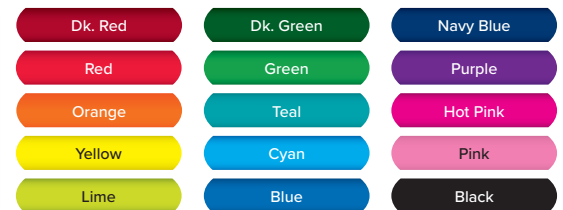

2024

Simply
writing

as easy as
1-2-3!

STEP 1: Select a style & trim colour.

We've got **30+ styles, colours and trim options** for just about **any brand**.

STEP 2: Choose a barrel colour or design

Option #1: Choose basic bright white

Option #2: Select one of our stock barrel colours

OR

Option #3: Create your own barrel colour or 360° design

STEP 3: Let's get branding!

Add your logo, text or **Full-Colour 360° design**. The choices are just about endless!

Light Blue

Teal

Green

Brown

Grey

Black

Yellow

White

Orange

Red

Pink

Purple

Navy Blue

HEPBURN CLASSIC PEN » PHT

Imprint Method

Imprint Area