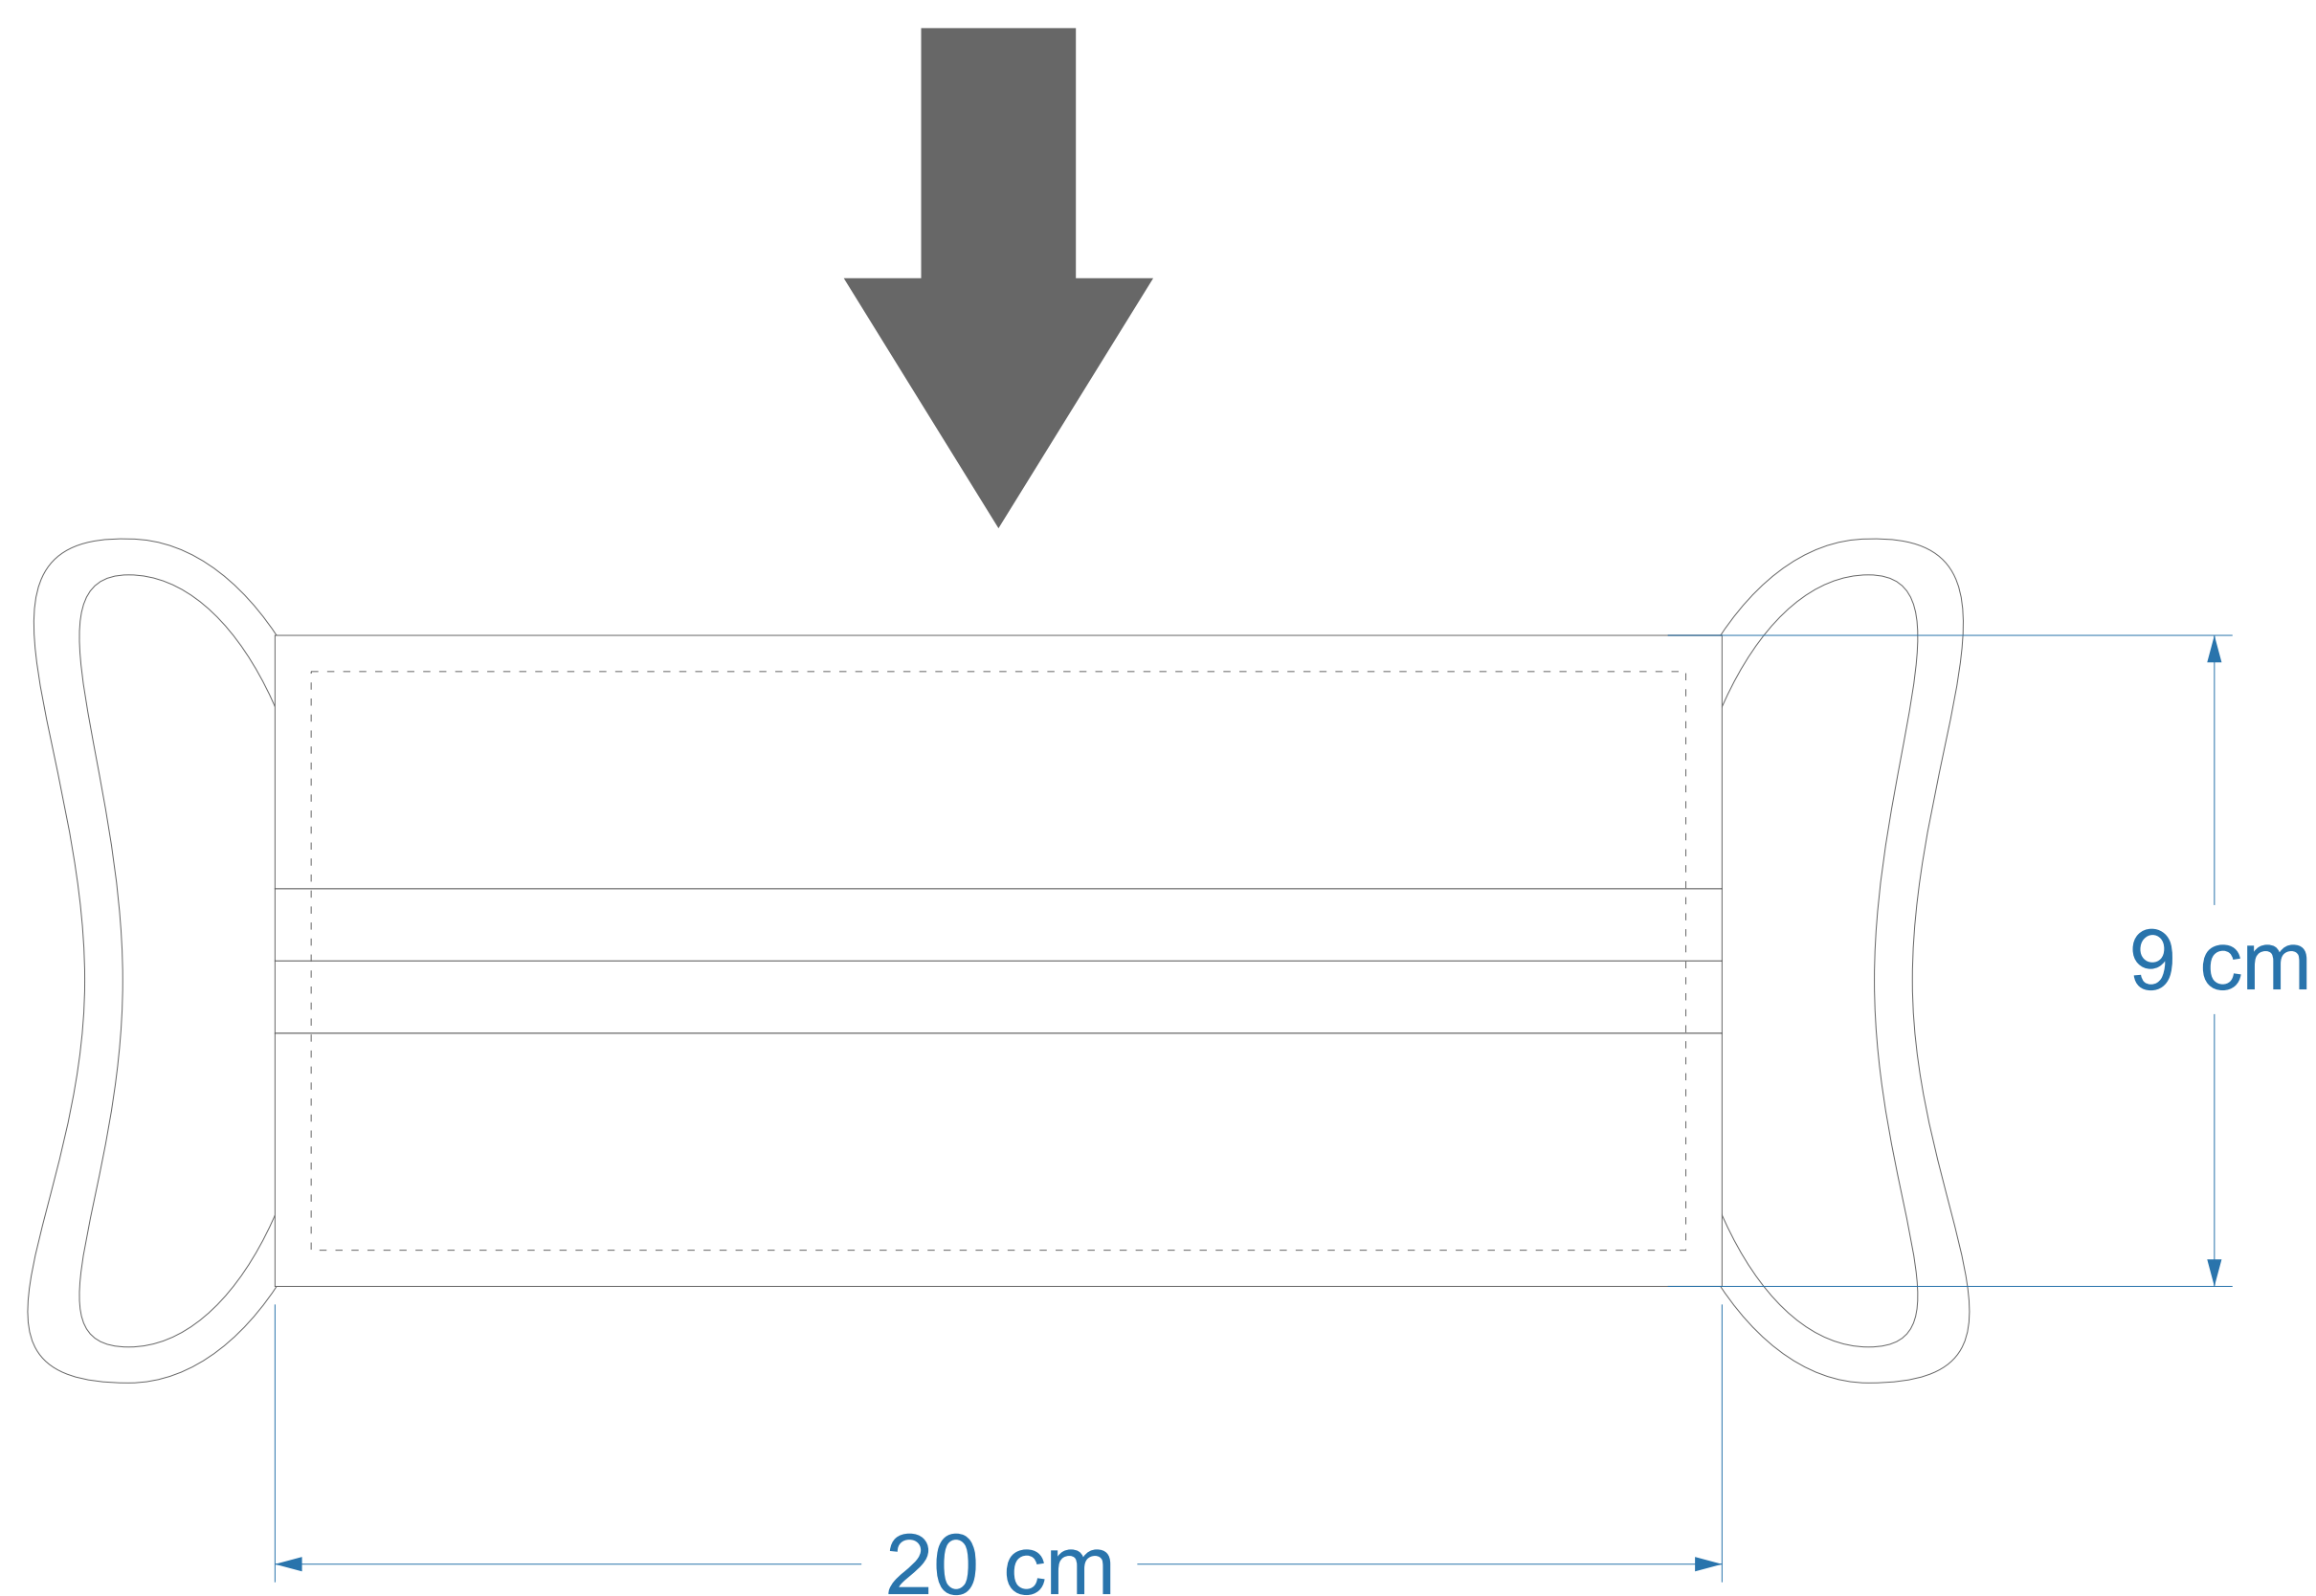

GRAPHICS:

SAFE AREA 18 x 14 cm

BLEED 23 x 21 cm

INVISIBLE AREA

Print the visualization on a scale of 1:1 to check the readability!

To ensure the highest quality of service, please read carefully the following technical informations.

- 1) Tolerance of placing graphics on the material is + / - 10mm.
- 2) Despite many efforts, colours on fabrics will be always only similar to the colour of CMYK patterns.
- 3) If it's necessary to match any particular CMYK colour we advise to make a colour sample prior to the final approval of the order.
- 4) Any complaint about the colours will be taken under consideration only if the colour sample was ordered.
- 5) Minimum, readable size of fonts is 6 pt.
- 6) Due to the sublimation process, the mask can be smaller about 2%

Placing the order or accepting this project means that you are familiar with presented technical information and you agree with them.

THE WHITE CAN BE BLURRED

CMYK

Possible imprint shift: ±10 mm