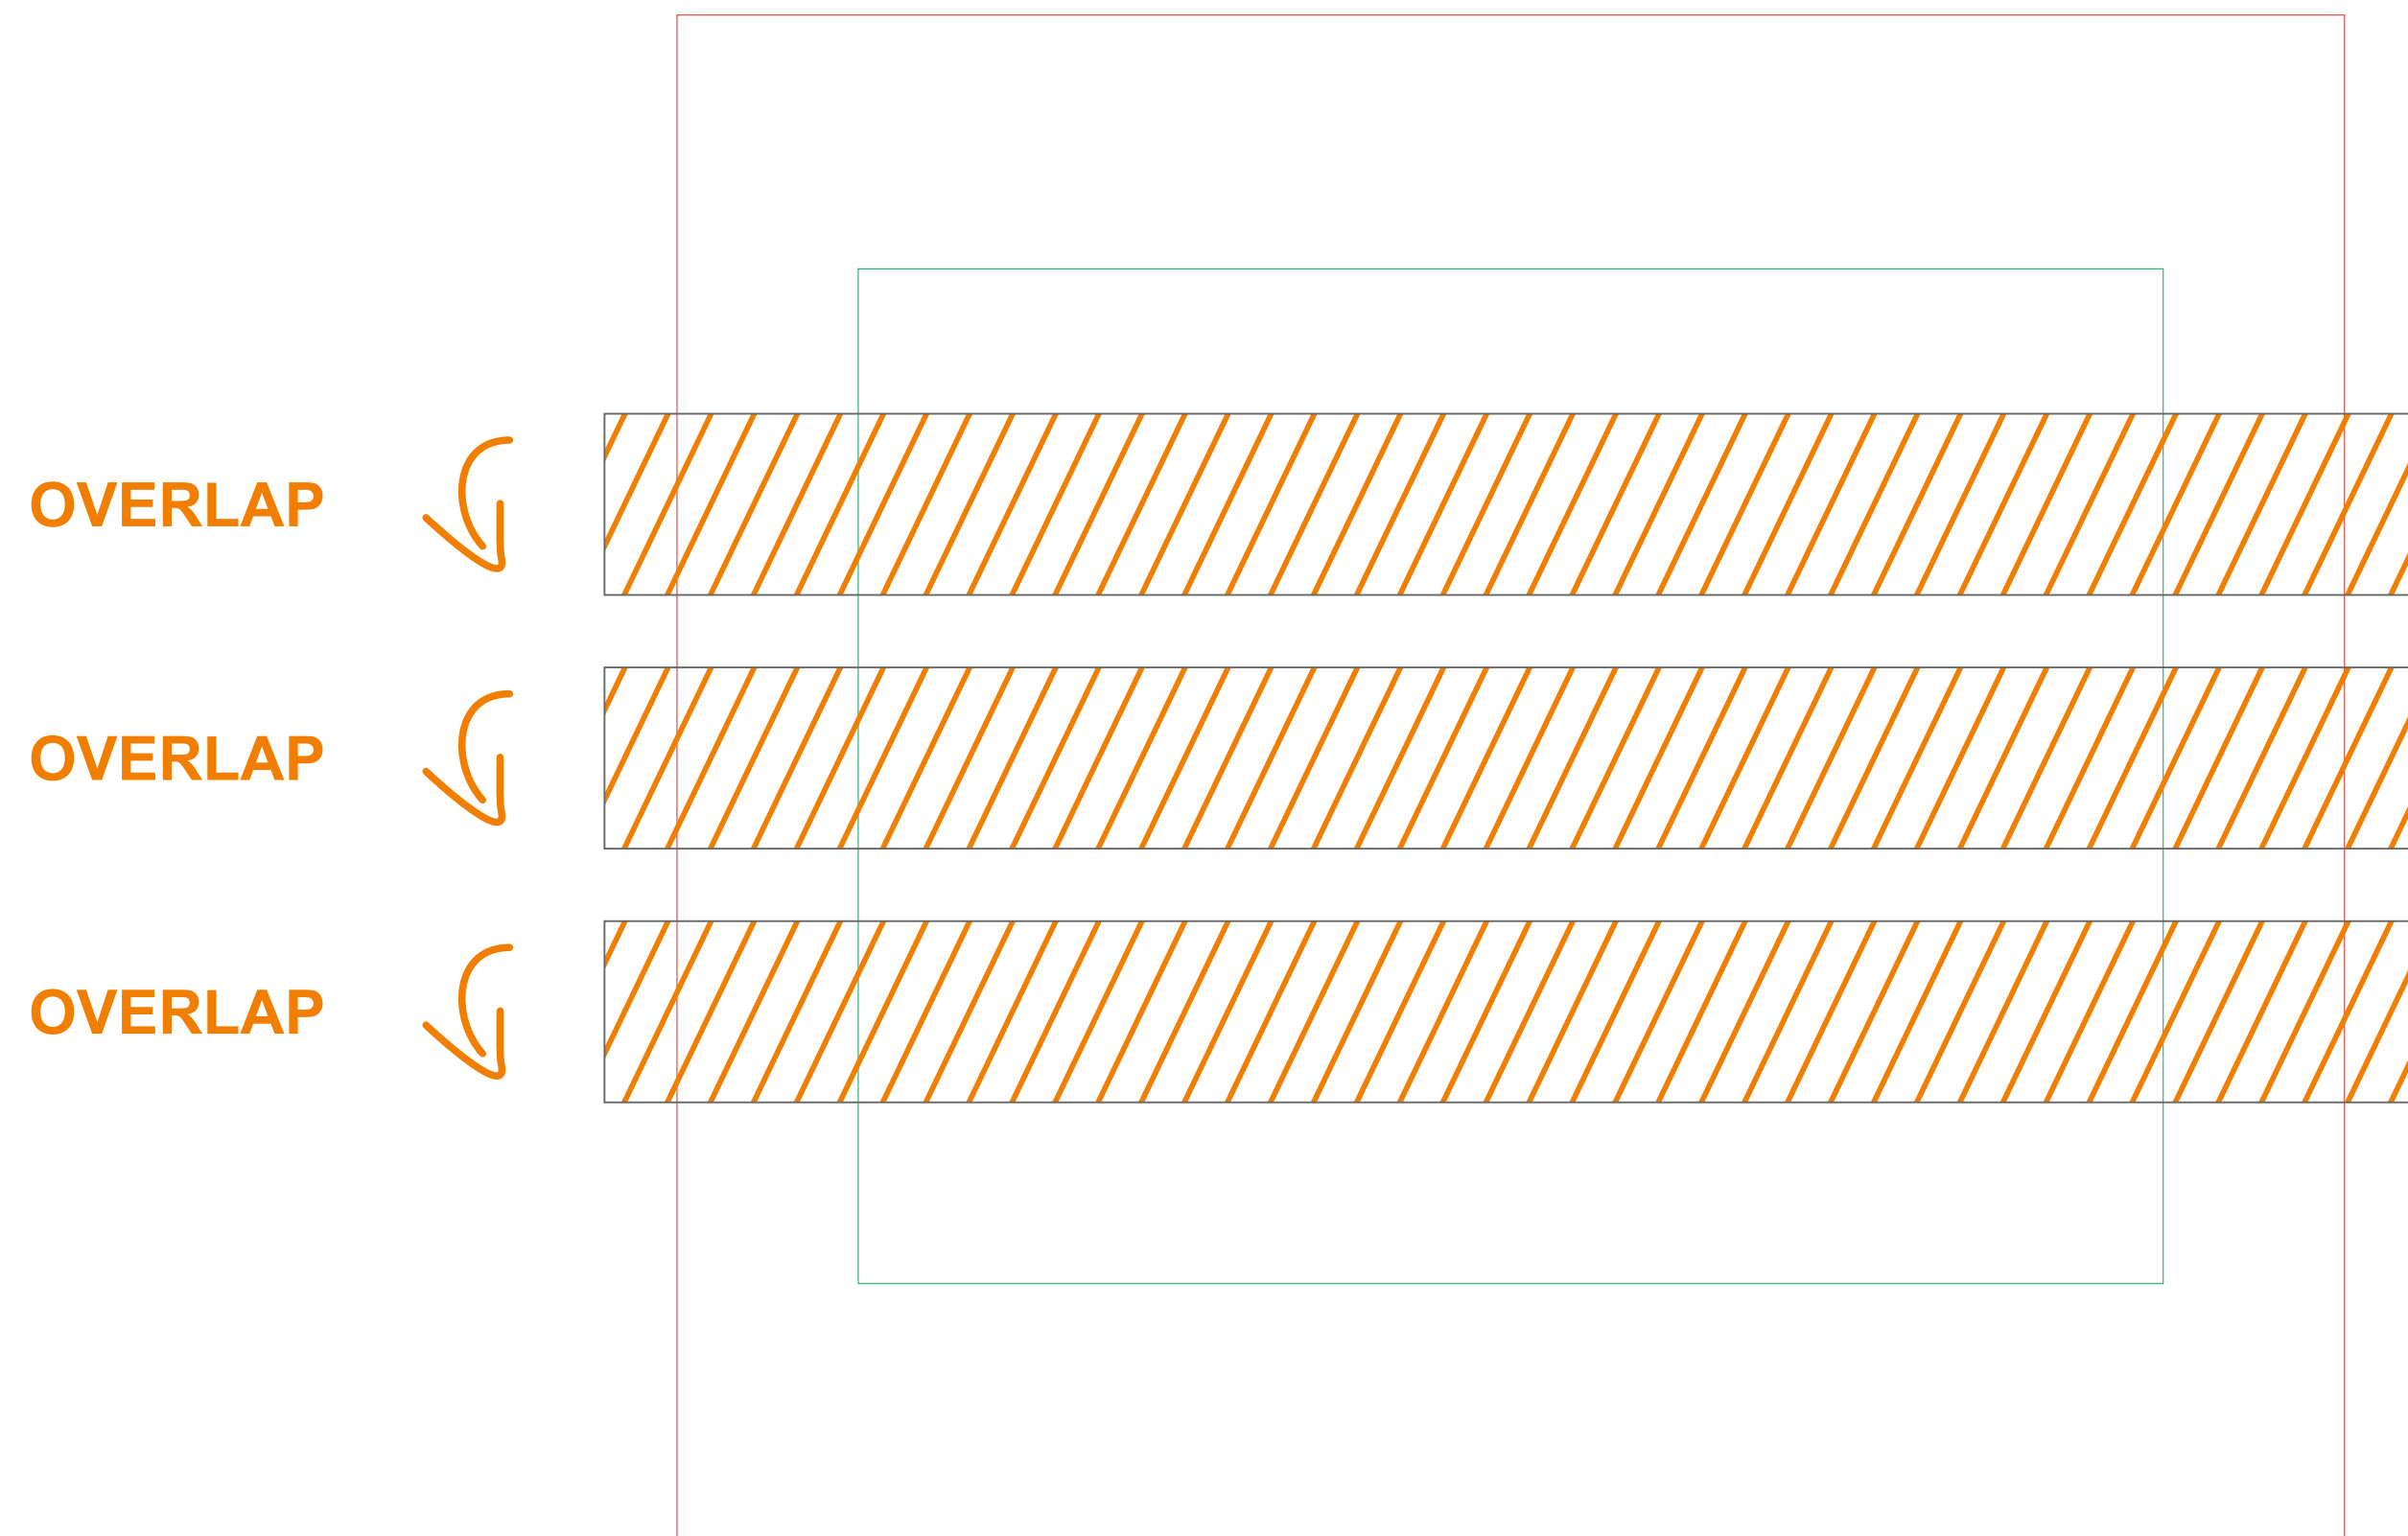

PROTECTION MASK

! Please note that the price includes a visual with 2 adjustments and extra 10€ will be added each time for any further changes. !

! Due to the production process we do not prepare SEWN MASK SAMPLES for shipping/photos. !

GRAPHICS:

SAFE AREA 18 x 14 cm

BLEED 23 x 21 cm

INVISIBLE AREA

Print the visualization on a scale of 1:1 to check the readability!

To ensure the highest quality of service, please read carefully the following technical informations.

- 1) Tolerance of placing graphics on the material is + / - 10mm.
- 2) Despite many efforts, colours on fabrics will be always only similar to the colour of CMYK patterns.
- 3) If it's necessary to match any particular CMYK colour we advise to make a colour sample prior to the final approval of the order.
- 4) Any complaint about the colours will be taken under consideration only if the colour sample was ordered.
- 5) Minimum, readable size of fonts is 6 pt.
- 6) Due to the sublimation process, the mask can be smaller about 2%

Placing the order or accepting this project means that you are familiar with presented technical information and you agree with them.

THE WHITE CAN BE BLURRED

CMYK

Possible imprint shift: ±10 mm