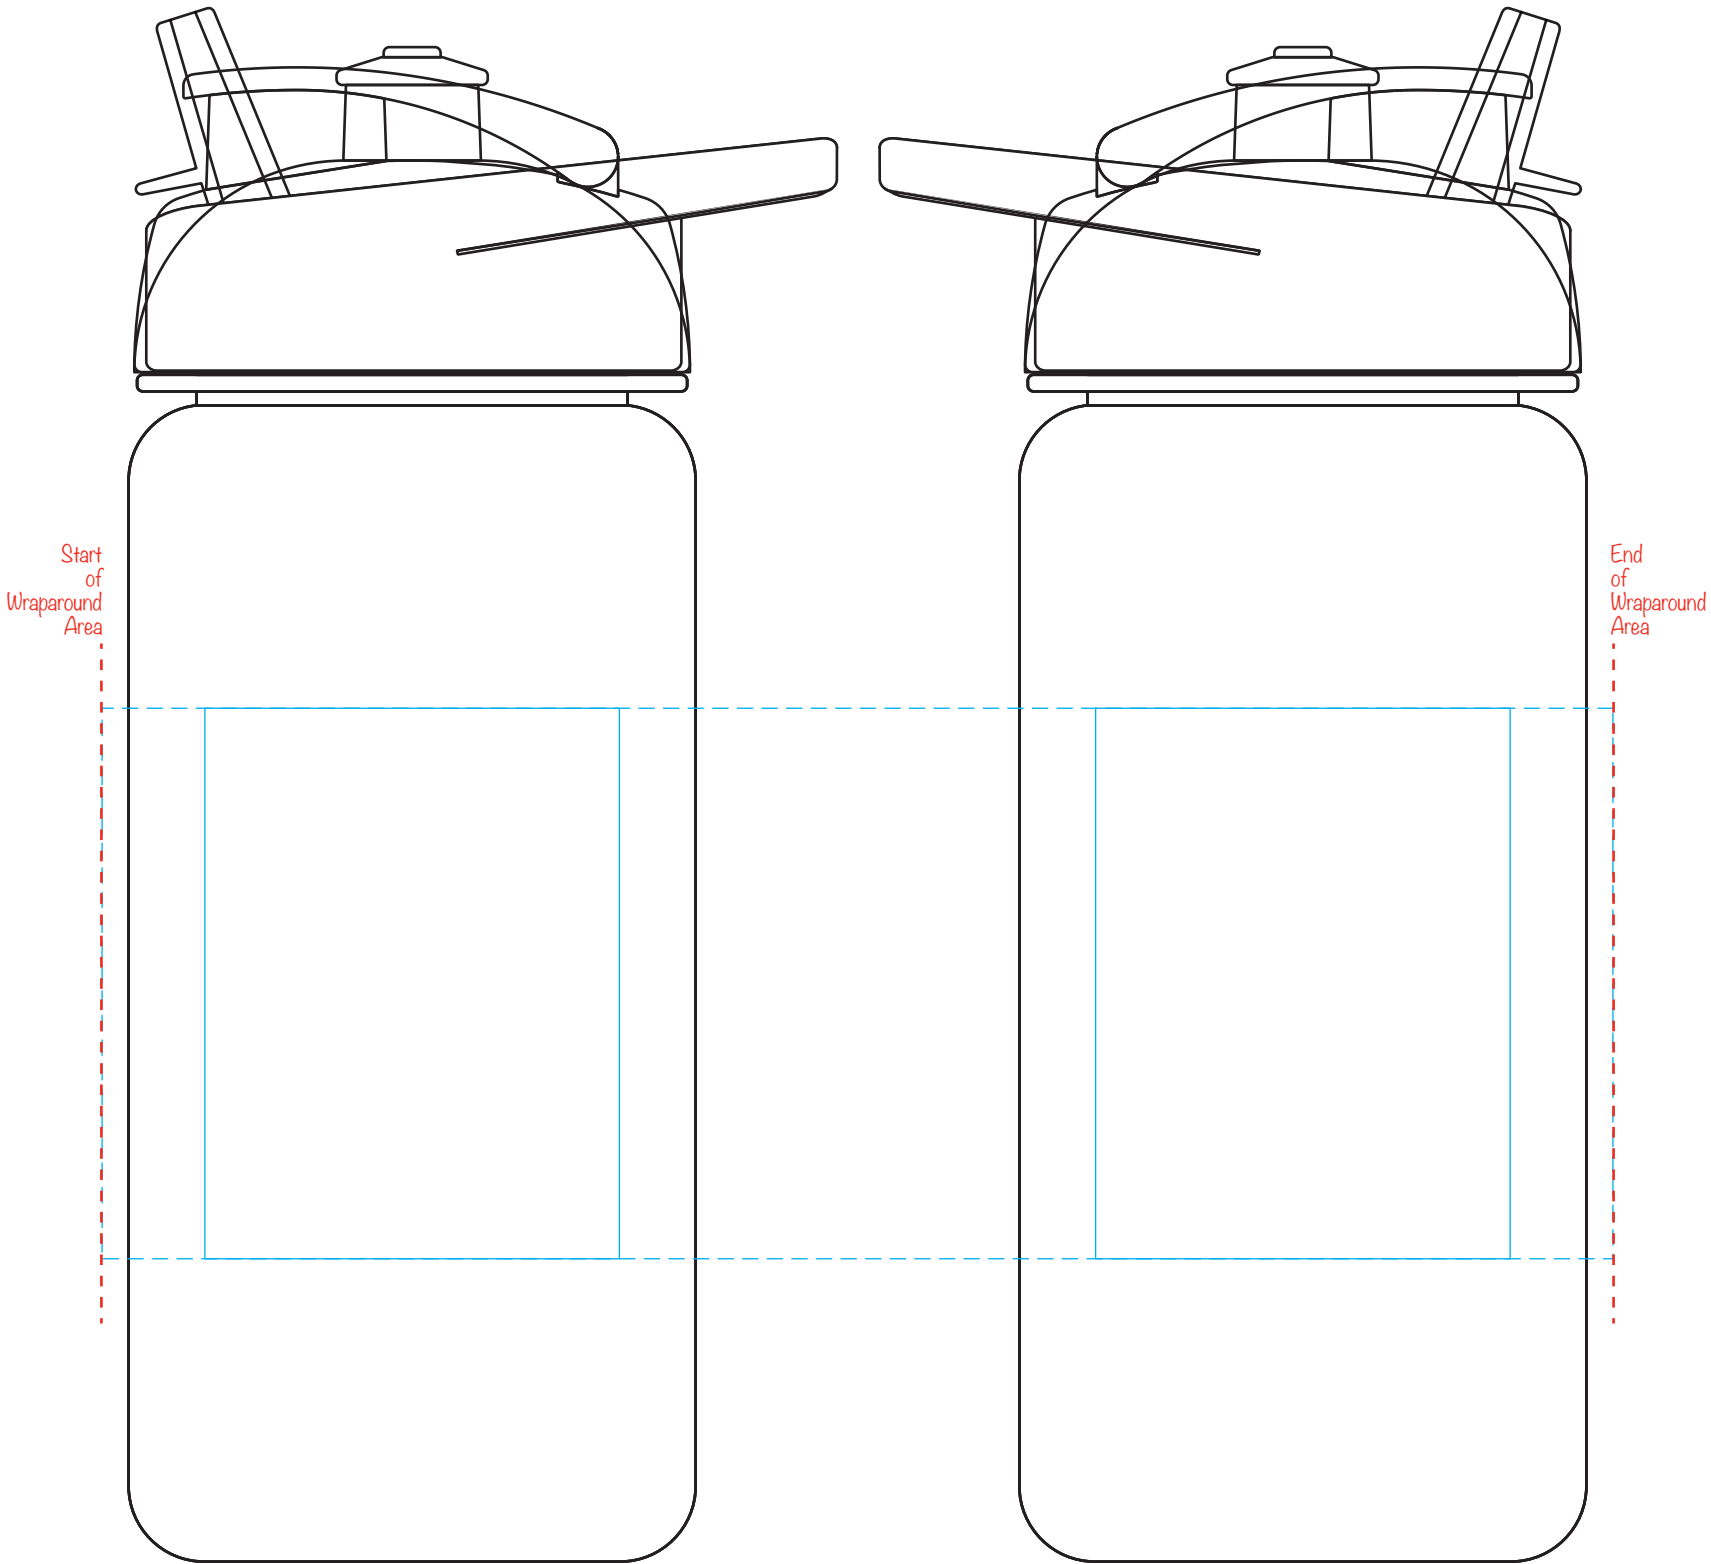

## Minimum Print Restrictions (Screen)

Line thickness (0.3mm)

Reversed Line (0.3mm)

Text (6pt)

A E I O U

Reversed Text (10pt)

A E I O U

Any lines or text below these restrictions will result in a loss of detail when printed

## Actual Artwork Size(s):

Wraparound = - - - - -

Left Side = - - - - -

Right Side = - - - - -

## Please read carefully:

Please be advised a full wraparound print is not available on this bottle, there is a 35mm(approx.) gap between the end and start of the wraparound area.

## Available Print Area(s):

- - - - - Wraparound = 200x73mm

— Left/Right = 55x73mm