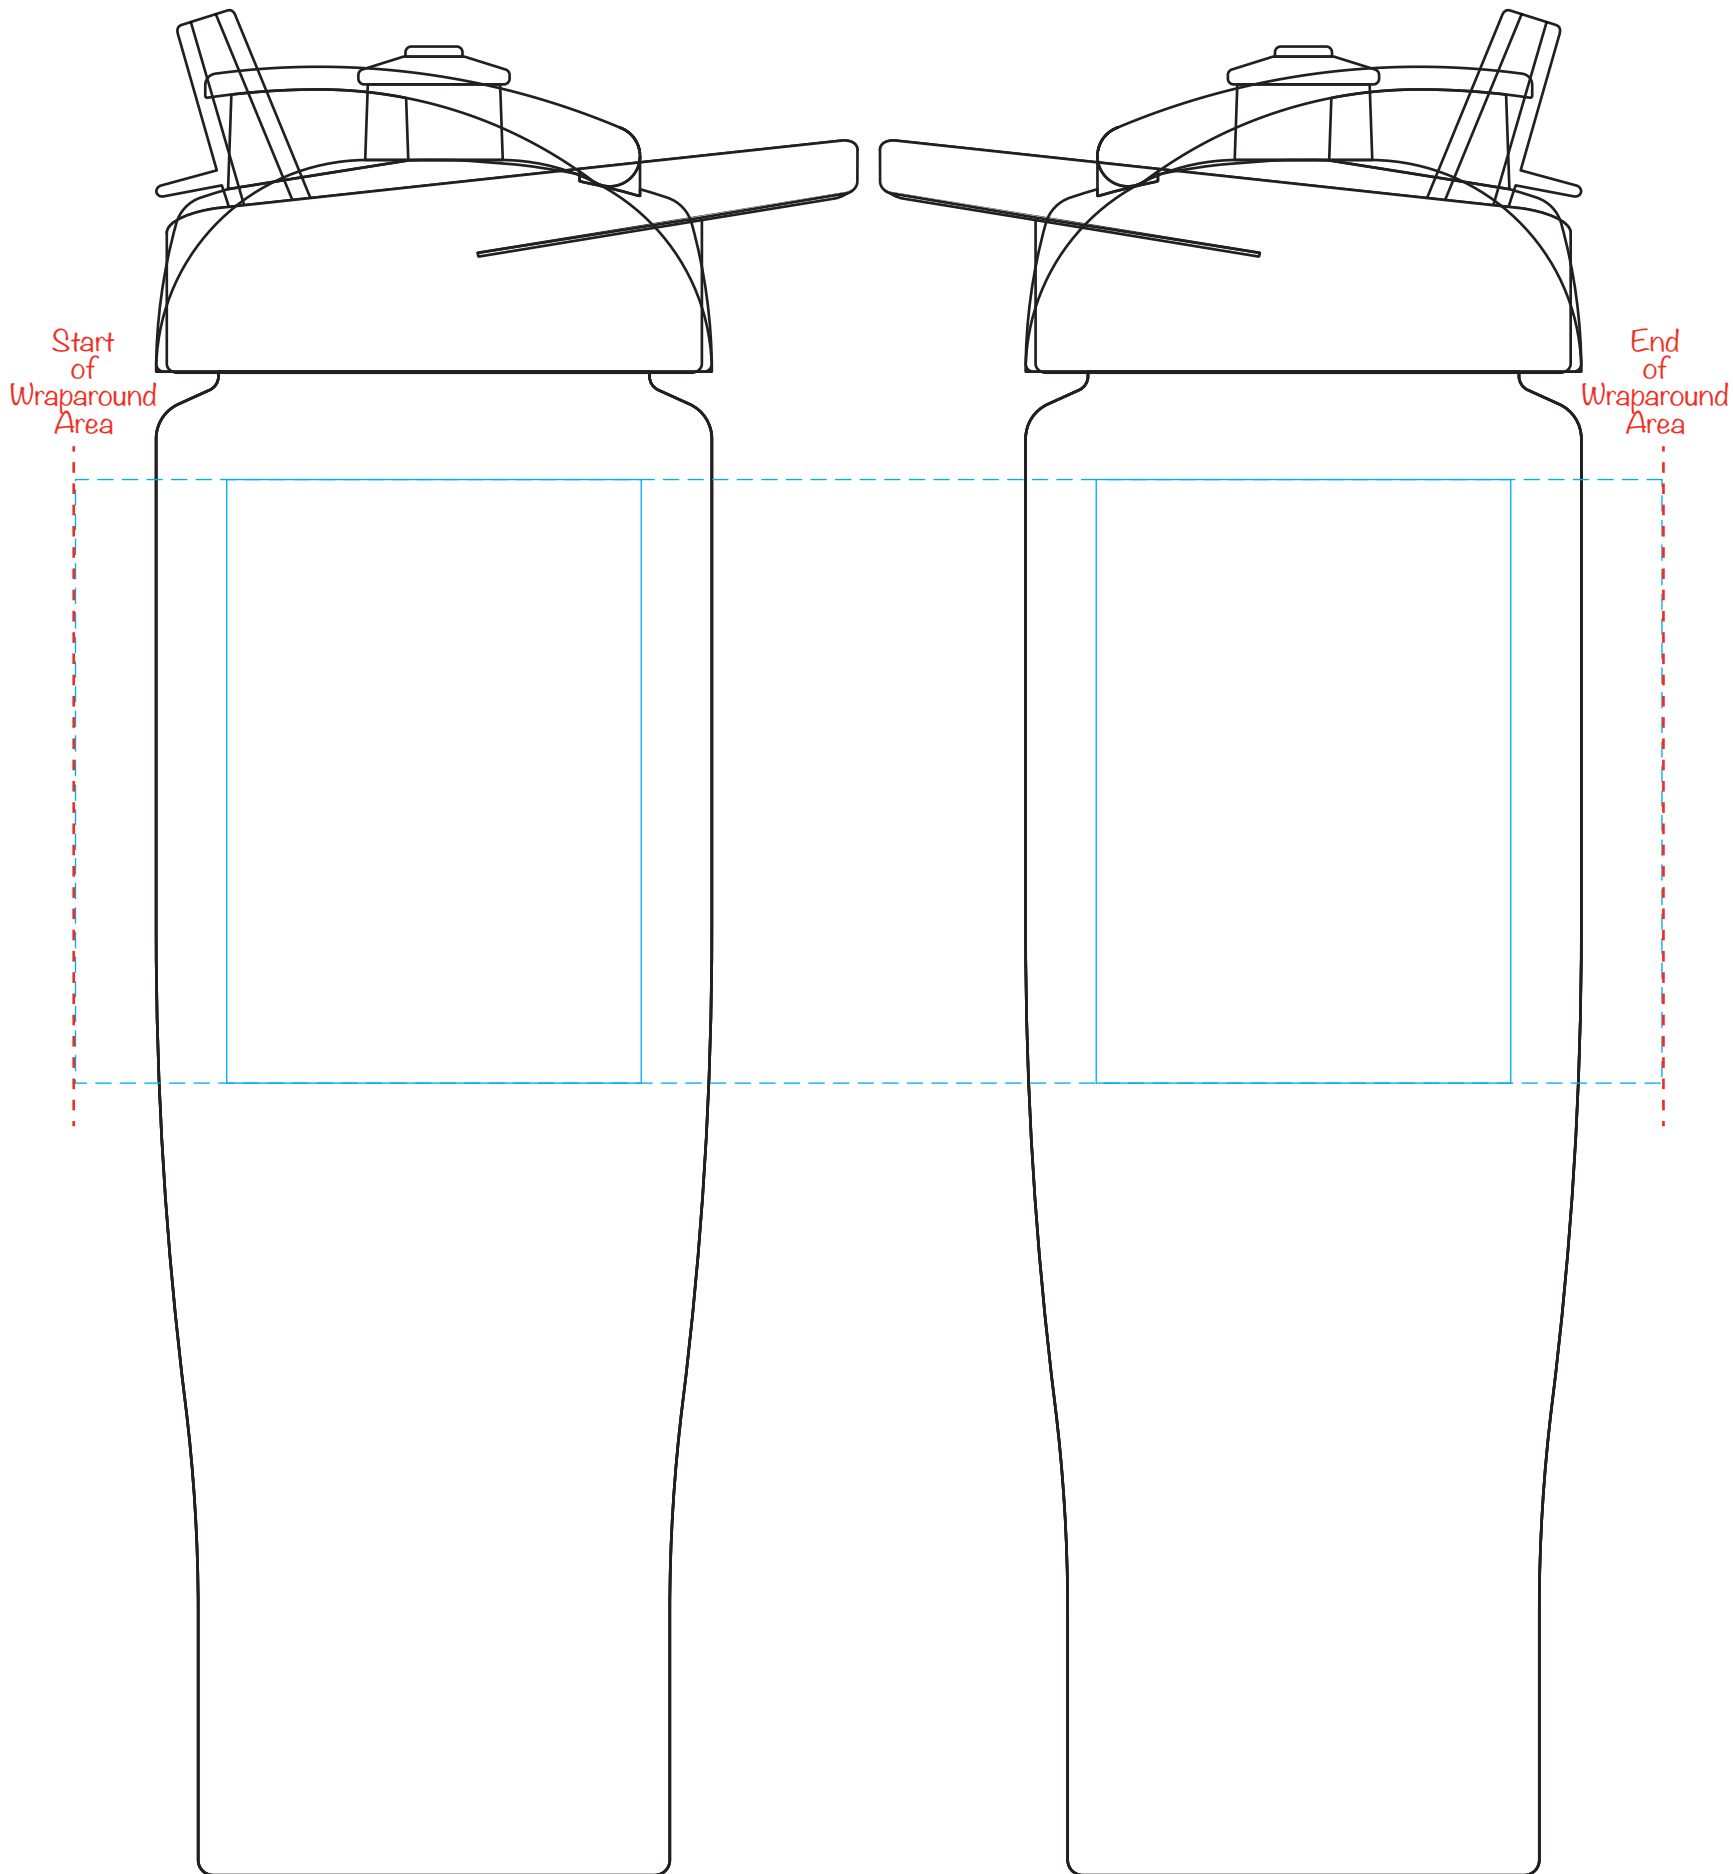

DR1402 - Tempo Sports Bottle

Product Dimension(mm): 73.5x239

Minimum Print Restrictions (Screen)

Line thickness (0.3mm)

Reversed Line (0.3mm)

Text (6pt)

A E I O U

Reversed Text (10pt)

A E I O U

Any lines or text below these restrictions will result in a loss of detail when printed

Actual Artwork Size(s):

Wraparound = - - - - -

Left Side = - - - - -

Right Side = - - - - -

Please read carefully:

Please be advised a full wraparound print is not available on this mug, there is a 20mm(approx.) gap between the end and start of the wraparound area.

Available Print Area(s):

- - - - - Wraparound = 210x80mm

— Left/Right = 55x80mm

Notes For Artroom:

N/A